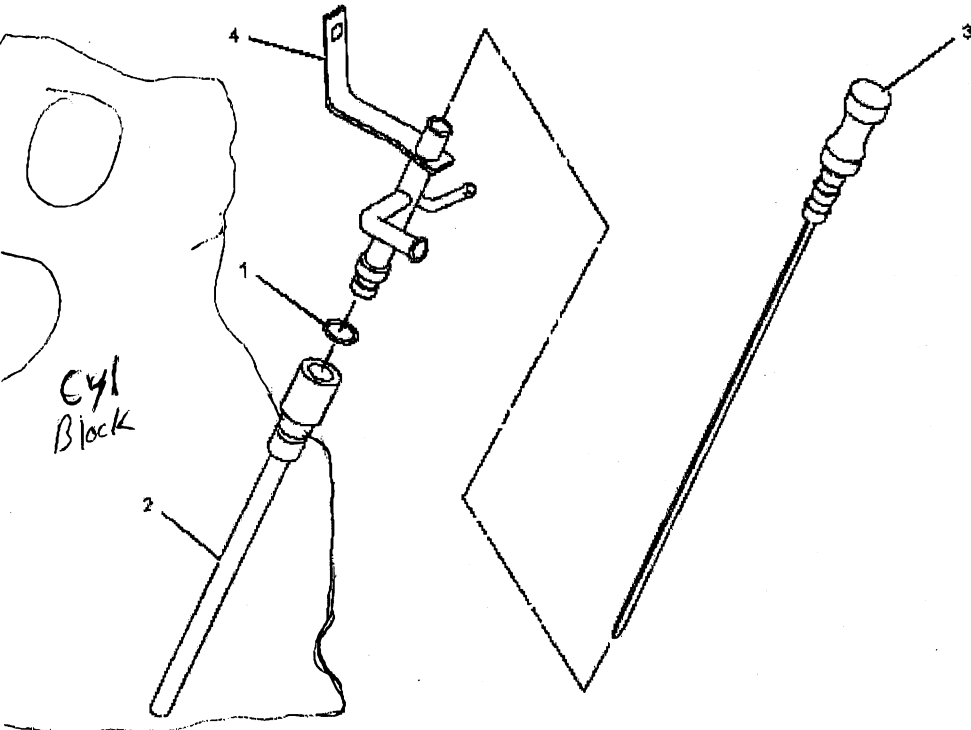

**Cleveland Brothers** **CAT Service Information System** Shutdown SIS

7026888 - Dipstick (Long)

Previous Screen

Product: INDUSTRIAL ENGINE  
Model: 3044C INDUSTRIAL ENGINE 344  
Configuration: 3044C Industrial Engine 34400001-UP

GRAPHIC #1  
g01048436

3044C Industrial Engine  
Media Number - SEBP3745-06 | Publication Date - 2004/09/01 | Date  
Updated - 2004/09/20

i02103282

246-1263 GAUGE GP-OIL LEVEL (DIPSTICK) -ENGINE